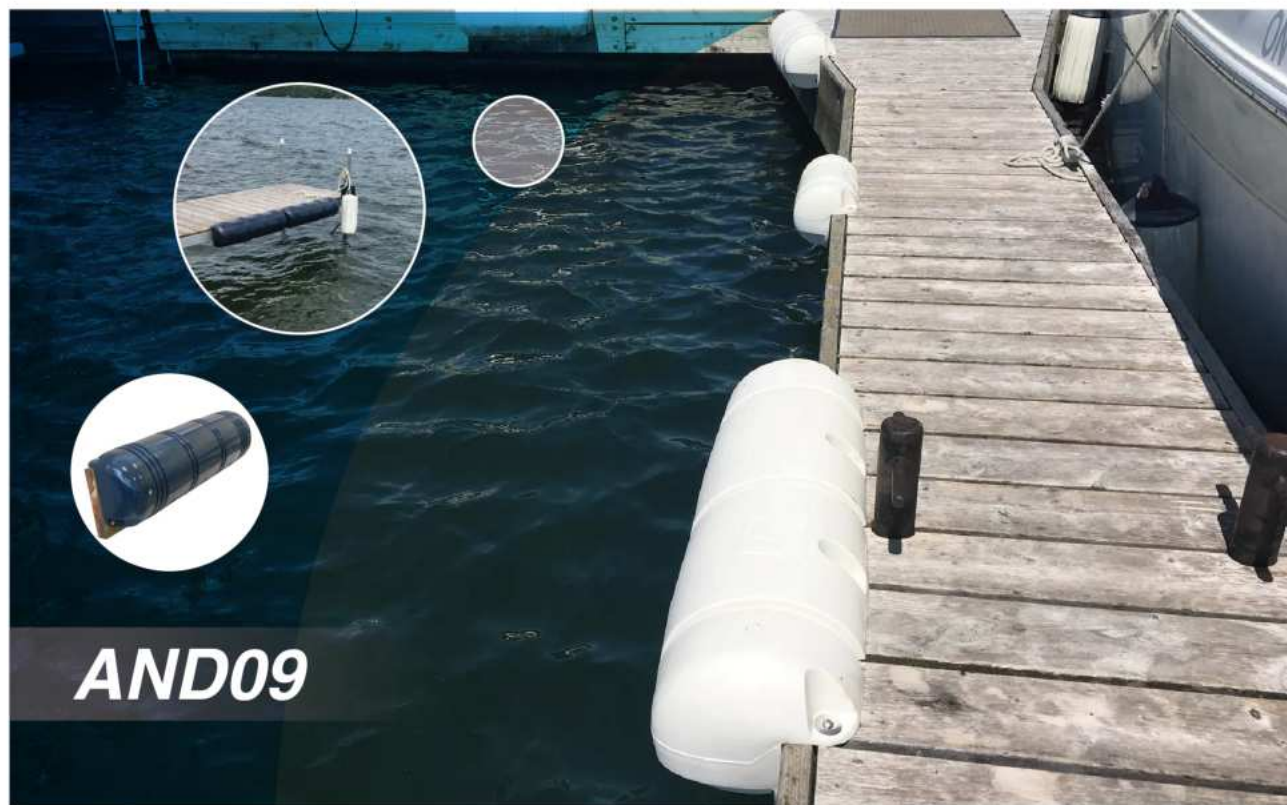

AND09 PVC Dock Bumper

*Secure and easy mooring
*UV protection, corrosion resistance, waterproof

Art No.	Series	Size(L x W x H)		Weight g/pc
		inch	mm	
AND09-900x180	S4	35 x 7	900 x 180	4200
AND09-1000x150x100	H1	39 x 6 x 4	1000 x 150 x 100	2800
AND09-630x150x100	H2	25 x 6 x 4	630 x 150 x 100	1800
AND09-1220x150x100	H3	48 x 6 x 4	1220 x 150 x 100	3400
AND09-1850x150x100	H4	73 x 6 x 4	1850 x 150 x 100	4900

AND10 PVC Dock Bumper

*Dock Bumper
*Durable ribbed design
*UV protection, corrosion resistance, waterproof

Art No.	Series	Size(Dia x Overall Length)		Weight g/pc
		inch	mm	
AND10-130x510	BC1	5 x 20	130 x 510	1500
AND10-150x580	BC2	6 x 23	150 x 580	1800